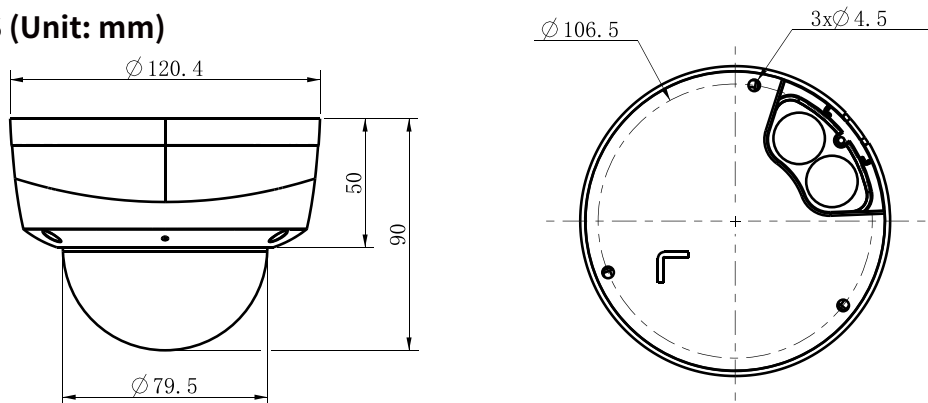

Tiandy Technologies Co.,Ltd.

Email: sales@tiandy.com
Website: en.tiandy.com

Tel: +86-22-58596065
Fax: +86-22-58596048

SPECIFICATIONS

Camera	
Image Sensor	1/2.8" CMOS
Signal System	PAL/NTSC
Min. Illumination	Color: 0.01Lux@ (F2.0, ACG ON), B/W: 0Lux with IR
Shutter Time	1s to 1/100,000s
Day & Night	Dual IR Cut Filter with Auto Switch
Wide Dynamic Range	120dB
Angle Adjustment	pan 0~330°, tilt 0~75°, roate 0~350°
Lens	
Lens Type	Fixed
Focus	2.8mm
Lens Mount	M12
Aperture	F2.0, Fixed
FOV	Horizontal field of view: 101.3°
Illuminator	
IR LEDs	8
IR Range	Up to 20m
Wavelength	850nm
White LEDs	N/A
Compression Standard	
Video Compression	S+265/H.265/H.264/M-JPEG
Video Bit Rate	32Kbps~16Mbps
Audio Compression	G.711A/G.711U/ADPCM/AAC
Audio Bit Rate	8K~48Kbps
Image	
Max. Resolution	3840x2160
Main Stream	PAL: 20fps (3840×2160), 25fps (3072×1728, 2560×1440, 1920×1080, 1280×960) NTSC: 20fps (3840×2160), 30fps (3072×1728, 2560×1440, 1920×1080, 1280×960)
Sub Stream	PAL: 25fps (704×576, 704×288, 640×360, 352×288) NTSC: 30fps (704×480, 704×240, 640×360, 352×240)
Third Stream	720P
Image Setting	Saturation, brightness, contrast, sharpness, adjustable by client software or web browser
Image Enhancement	BLC/3D DNR/HLC/Corridor Format
ROI	Support 7 fixed region of coding
OSD	16×16, 24×24, 32×32, 48×48, 64×64, 96×96, adaptable size, Letters Such as Week, Date, Time, Total 5 Regions
Picture Overlay	Yes
Privace Mask	Yes
Smart Defog	Yes
Feature	
Alarm Trigger	Motion Detection, Mask Alarm, Disk Full, Disk R/W Error, IP Address Conflict, MAC Address Conflict, FTP Server Exception

* Listed resolutions are only selectable options. It does not mean that all streams can work at their maximum resolution at the same time.

AVAILABLE MODEL

TC-C38KS SPEC: I2/E/2.8MM

DIMENSIONS (Unit: mm)

ACCESSORIES